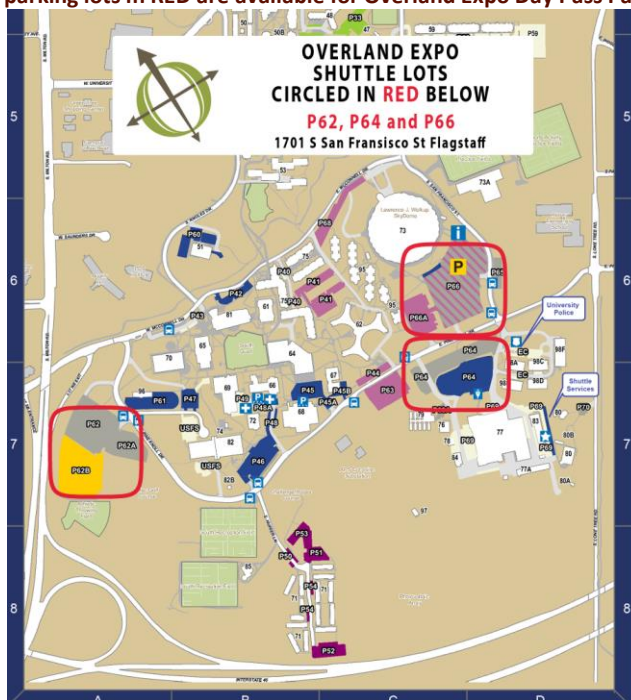

DAY / WEEKEND PASS ATTENDEE GATE HOURS:

- Friday, May 17th (8:00 AM – 5:00 PM)
- Saturday, May 18th (8:00 AM – 5:00 PM)
- Sunday, May 19th (9:00 AM – 3:00 PM)

DAY / WEEKEND PASS ATTENDEE SHUTTLE HOURS:

- Friday, May 17th (7:45 AM – 9:30 PM)
- Saturday, May 18th (7:45 AM – 9:30 PM)
- Sunday, May 19th (8:45 AM – 3:30 PM)

- Utilize the free shuttle service to and from Fort Tuthill (map below). DO **NOT** drive to Fort Tuthill (On-Site parking is **SOLD OUT** - you will be redirected to NAU to park and use the free shuttles).
- We have committed extra staff and additional buses to ensure a smooth and quick shuttle process for you!
- After parking at NAU, walk to the check in / shuttle stop within the lot to have your ticket scanned. You must have ticket scanned prior to boarding shuttle.
- Your QR code is your ticket! Please have your QR code (print / digital) ready to ensure a smooth check-in process upon arrival.
- Please REVIEW and SIGN the general liability waiver located in your ticket confirmation email; this is required before your arrival onsite.
- Additional Day / Weekend Pass tickets may be purchased at the check-in / shuttle stop as well.
- Take the shuttle to Overland Expo (note: refer above to exact shuttle times)
- After drop off, walk to the main entrance where you will receive show materials, such as our Overland Newsletter, an event map, Sourcebook, and daily schedules.

Overland Expo WEST - Day Pass Off-Site NAU Parking Arrival Map
The three parking lots in RED are available for Overland Expo Day Pass Parking at NAU.

- Shuttle Lot P66 Address for GPS: **1701 S San Francisco St Flagstaff, AZ 86011**
- Shuttle Lot P64 Address for GPS: **2551 E Pine Knoll Dr Flagstaff, AZ 86011**
- Shuttle Lot P62 Address for GPS: **175 E Pine Knoll Dr, Flagstaff, AZ 86001**