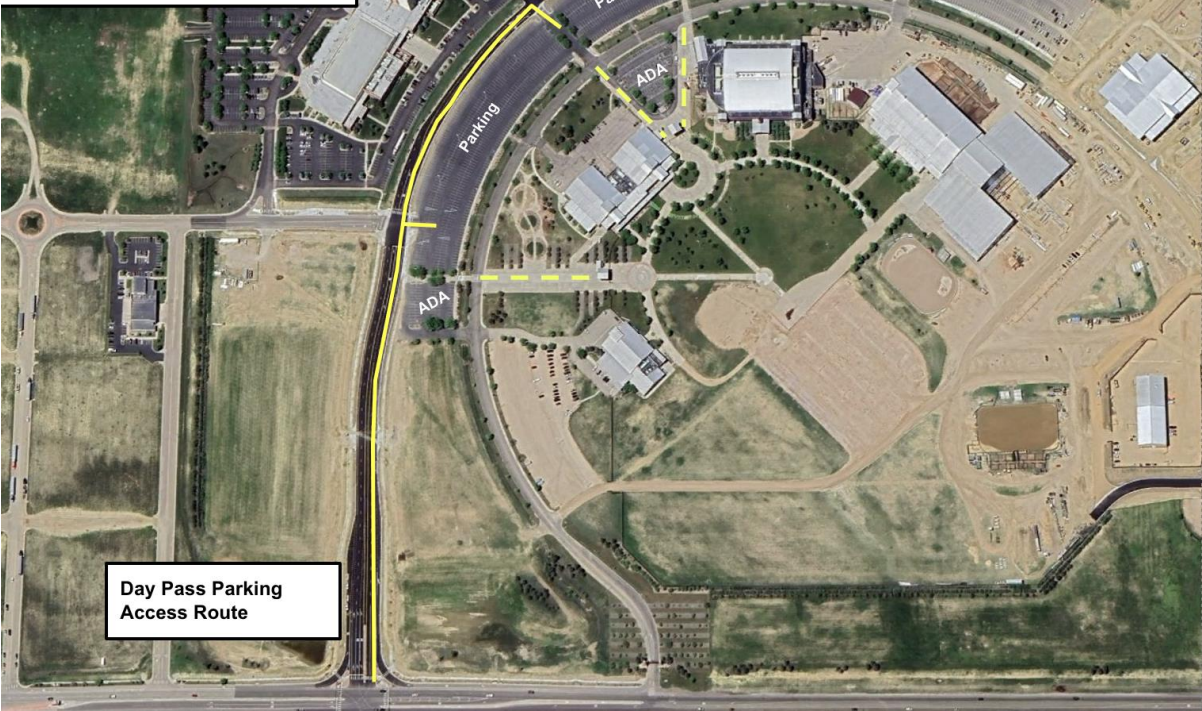

Day Pass Arrival Process

**Day Pass Parking
Access Route**