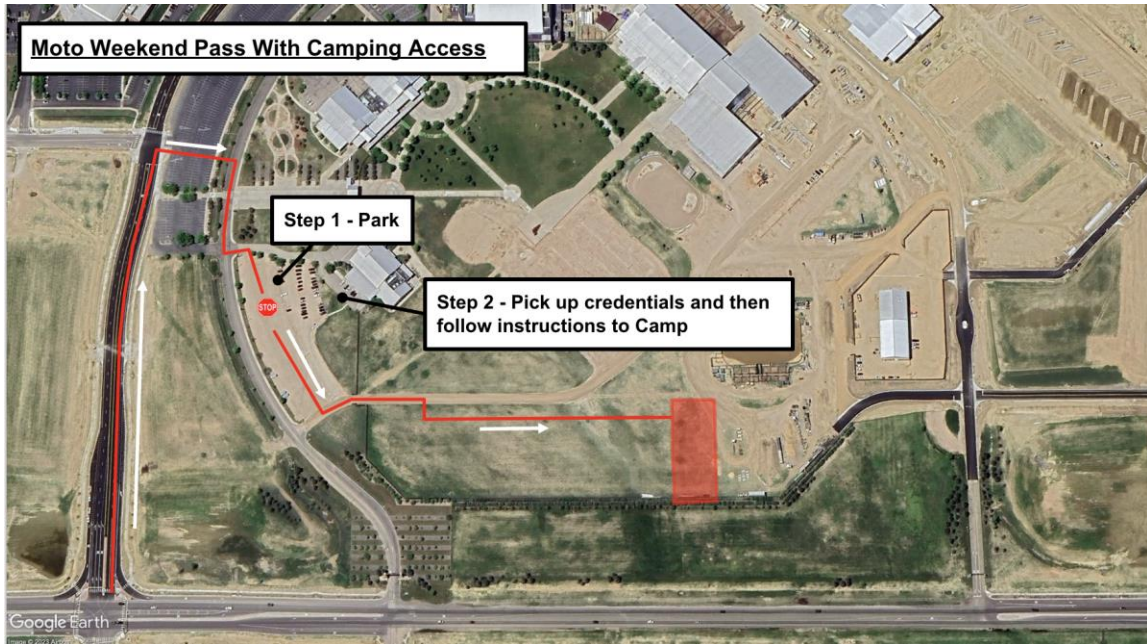

Overland Expo MTN WEST Moto Weekend Pass with Camping Arrival Map

Your Moto Weekend Pass with Camping Package Details:

The Moto Weekend Pass with Camping Package provides the below access for one (1) Adult and one (1) Moto including:

- Moto Weekend Pass with Camping - Weekend Pass Admission to Overland Expo MTN WEST August 24-27, 2023;
- Enrollment in the general education class schedule;
- Deschutes County Expo Center campsite Thurs – Mon;
- Plus, enjoy 120+ general activities: demos, roundtables, slideshows, and evening films;
- Shop the exhibitor midway;
- Wristband, newspaper + Sourcebook Magazine