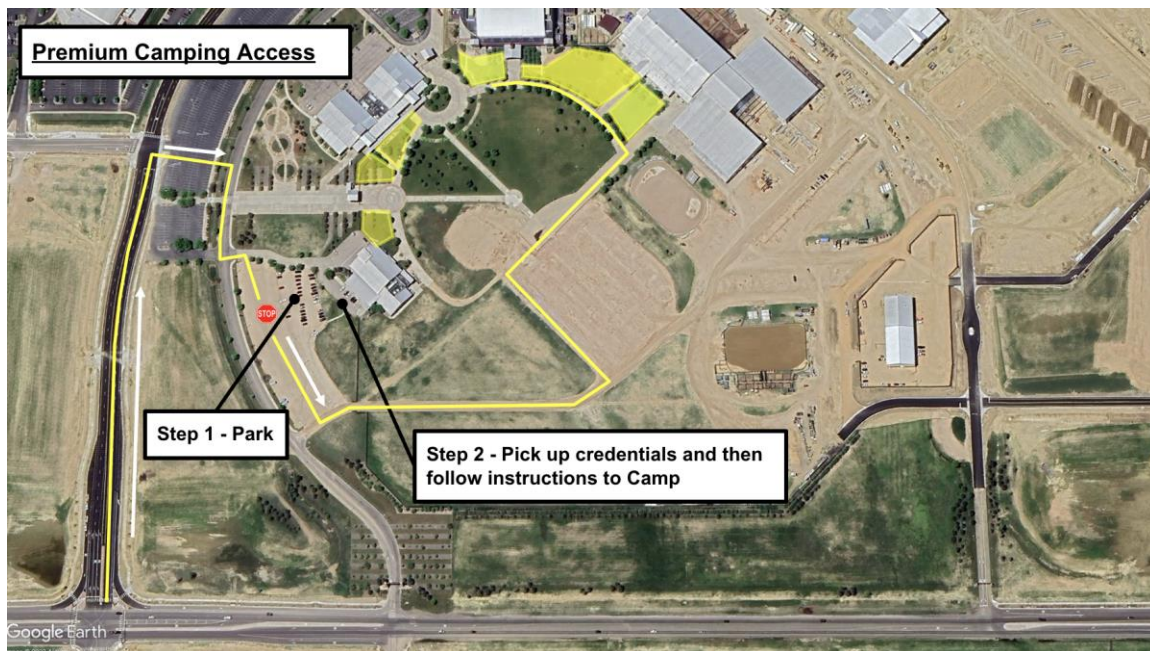

- Please review our [SHOW UPDATES](#) for the newest map, schedules, exhibitor lists, and final announcements.
- Interested in upgrading your pass? In need of adding on additional passengers or merchandise to your order? [CONTACT US](#) for further assistance!

Overland Expo MTN WEST Premium Weekend Pass with Camping Arrival Map

Your Premium Weekend Pass with Camping Package Details:

The Premium Weekend Pass with Camping Package provides the below access for one (1) Adult and one (1) Vehicle including:

- Premium Weekend Pass with Camping - Weekend Pass Admission to Overland Expo MTN WEST August 25-27th, 2023;
- Enrollment in the general education class schedule;
- The Ranch exclusive on-site upgraded campsite Thurs – Mon;
- Access to the exclusive hospitality lounge;
- Plus, enjoy 120+ general activities: demos, roundtables, slideshows, and evening films;
- Shop the exhibitor midway;
- First drink free at Welcome Reception and Happy Hours;
- Badge, Goody bag + Sourcebook Magazine