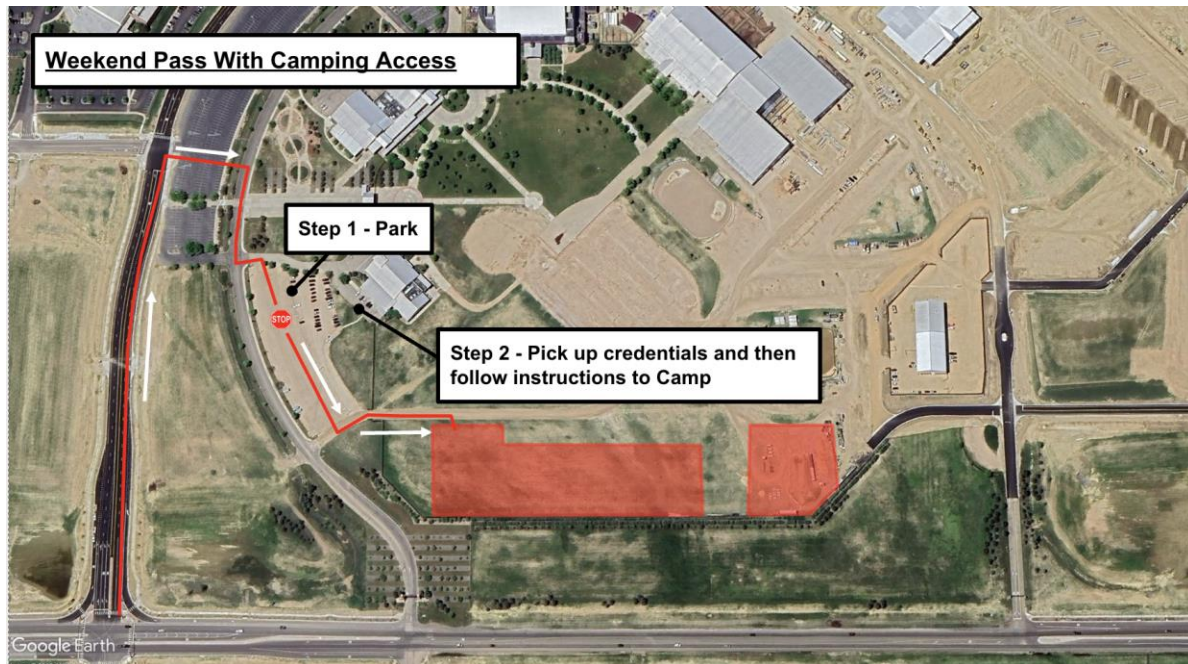

Overland Expo MTN WEST Vehicle Weekend Pass with Camping Arrival Map

Your Weekend Pass with Camping Package Details:

The Weekend Pass with Camping Package provides the below access for one (1) Adult and one (1) Vehicle including:

- Weekend Pass with Camping = Weekend Pass Admission to Overland Expo MTN WEST August 25-27, 2023;
- Enrollment in the general education class schedule;
- The Ranch on-site campsite Thurs – Mon;
- Plus, enjoy 120+ general activities: demos, roundtables, slideshows, and evening films;
- Shop the exhibitor midway;
- Wristband, newspaper + Sourcebook Magazine