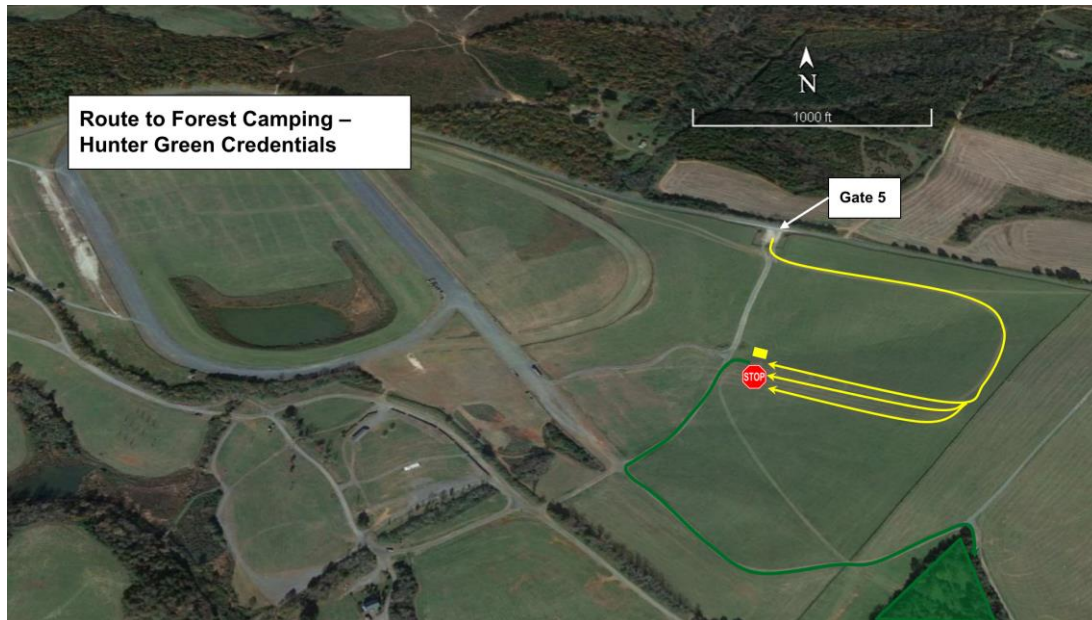

- Check out our general [FAQ](#) for more information on campground amenities, rules, kids, dogs, media usage, vehicle restrictions, and MORE!
- For event specifics, check out our [EAST FAQ](#).
- Please review our [SHOW UPDATES](#) for the newest map, schedules, exhibitor lists, and final announcements.
- Interested in upgrading your pass? In need of adding on additional passengers or merchandise to your order? [CONTACT US](#) for further assistance!

Forest Premium Weekend Pass with Camping Arrival Map

Your Forest Premium Weekend Pass with Camping Package Details:

The Forest Premium Weekend Pass with Camping Package provides the below access for one (1) Adult and one (1) Vehicle including:

- Forest Premium Weekend Pass with Camping - Weekend Pass Admission to Overland Expo EAST October 6-8th 2023;
- Enrollment in the general education class schedule;
- Oak Ridge Estate exclusive on-site upgraded campsite Thurs – Mon;
- Access to the exclusive hospitality lounge;
- Plus, enjoy 120+ general activities: demos, roundtables, slideshows, and evening films;
- Shop the exhibitor midway;
- First drink free at Welcome Reception and Happy Hours;
- Badge, Goody bag + Sourcebook Magazine