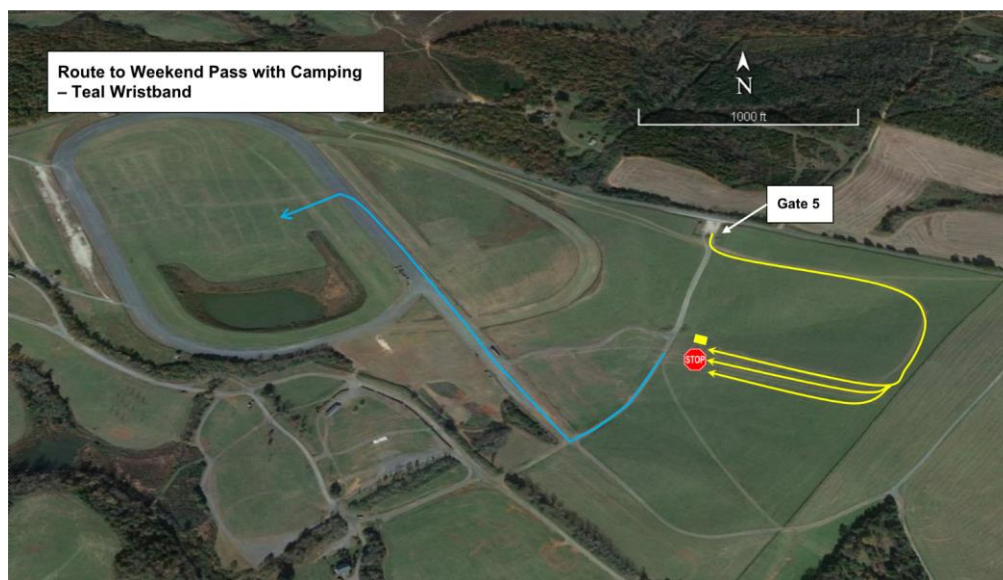

again, so that there will not be any issues with accessing your schedule. We recommend downloading to your phone BEFORE arriving at the event.

- Check out our general [FAQ](#) for more information on campground amenities, rules, kids, dogs, media usage, vehicle restrictions, and MORE!
- For event specifics, check out our [EAST FAQ](#).
- Please review our [SHOW UPDATES](#) for the newest map, schedules, exhibitor lists, and final announcements.
- Interested in upgrading your pass? In need of adding on additional passengers or merchandise to your order? [CONTACT US](#) for further assistance!

Overland Expo EAST Moto Weekend Pass with Camping Arrival Map

Your Moto Weekend Pass with Camping Package Details:

The Moto Weekend Pass with Camping Package provides the below access for one (1) Adult and one (1) Moto including:

- Moto Weekend Pass with Camping - Weekend Pass Admission to Overland Expo EAST October 6-8, 2023;
- Enrollment in the general education class schedule;
- Oak Ridge Estate campsite Thurs – Mon;
- Plus, enjoy 120+ general activities: demos, roundtables, slideshows, and evening films;
- Shop the exhibitor midway;
- Wristband, newspaper + Sourcebook Magazine