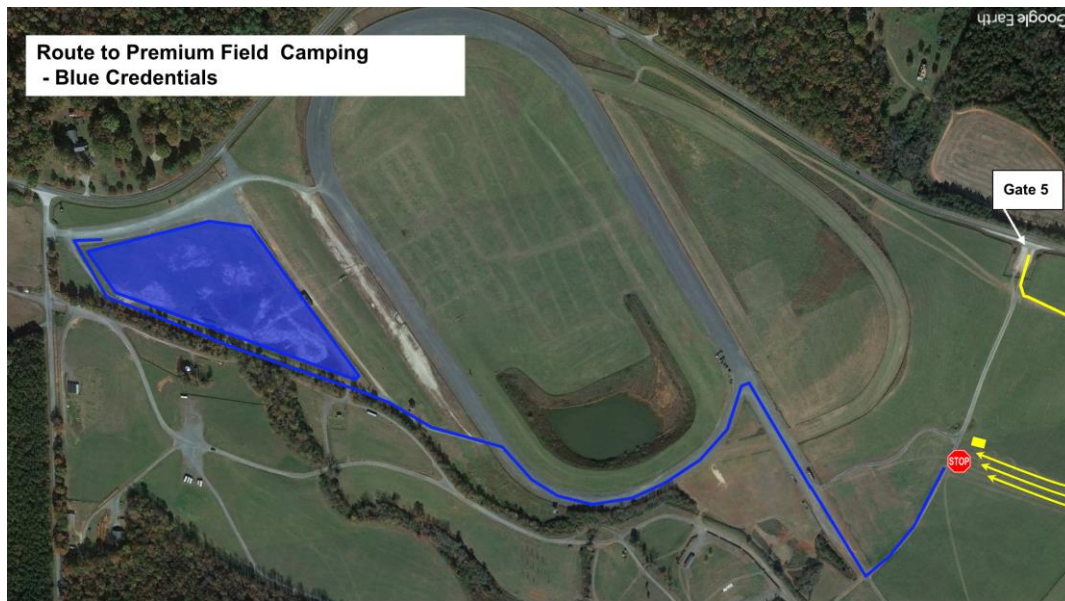

- Check out our general [FAQ](#) for more information on campground amenities, rules, kids, dogs, media usage, vehicle restrictions, and MORE!
- For event specifics, check out our [EAST FAQ](#).
- Please review our [SHOW UPDATES](#) for the newest map, schedules, exhibitor lists, and final announcements.
- Interested in upgrading your pass? In need of adding on additional passengers or merchandise to your order? [CONTACT US](#) for further assistance!

Premium Field Weekend Pass with Camping Arrival Map

Your Premium Weekend Pass with Camping Package Details:

The Premium Field Weekend Pass with Camping Package provides the below access for one (1) Adult and one (1) Vehicle including:

- Premium Field Weekend Pass with Camping - Weekend Pass Admission to Overland Expo EAST October 6-8th, 2023;
- Enrollment in the general education class schedule;
- Oak Ridge Estate exclusive on-site upgraded campsite Thurs – Mon;
- Access to the exclusive hospitality lounge;
- Plus, enjoy 120+ general activities: demos, roundtables, slideshows, and evening films;
- Shop the exhibitor midway;
- First drink free at Welcome Reception and Happy Hours;
- Badge, Goody bag + Sourcebook Magazine