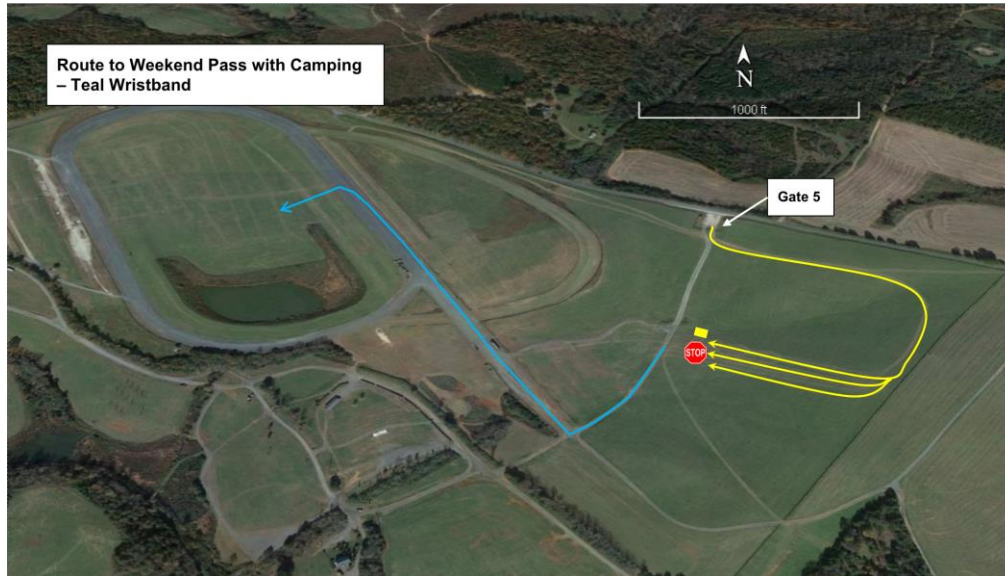

- Interested in upgrading your pass to the Premium Weekend Pass with Camping package? In need of adding on additional passengers or merchandise to your order? [CONTACT US](#) for further assistance!

Overland Expo EAST Vehicle Weekend Pass with Camping Arrival Map

Your Weekend Pass with Camping Package Details:

The Weekend Pass with Camping Package provides the below access for one (1) Adult and one (1) Vehicle including:

- Weekend Pass with Camping = Weekend Pass Admission to Overland Expo EAST October 6-8, 2023;
- Enrollment in the general education class schedule;
- Oak Ridge Estate on-site campsite Thurs – Mon;
- Plus, enjoy 120+ general activities: demos, roundtables, slideshows, and evening films;
- Shop the exhibitor midway;
- Wristband, newspaper + Sourcebook Magazine